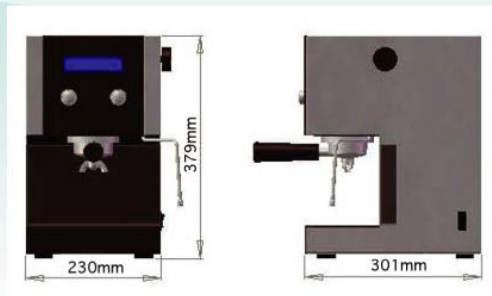

Dimensions:

specifications:

Electrical

AC Power AC 100~120V or AC 220~240V
Water Boiler 1100 Watts
Steam Boiler 700 Watts
Max. Consumption 1100 Watts

Mechanical

Material of Boiler Stainless Steel
Capacity of Boiler 500cc
Capacity of Tank 2.0 Liters
Pressure of Pump 15 bar
Dimensions 230 x 301 x 379 mm
Package 280 x 353 x 425 mm
Net Weight 8.5 kgs
Gross Weight 9.5 Kgs